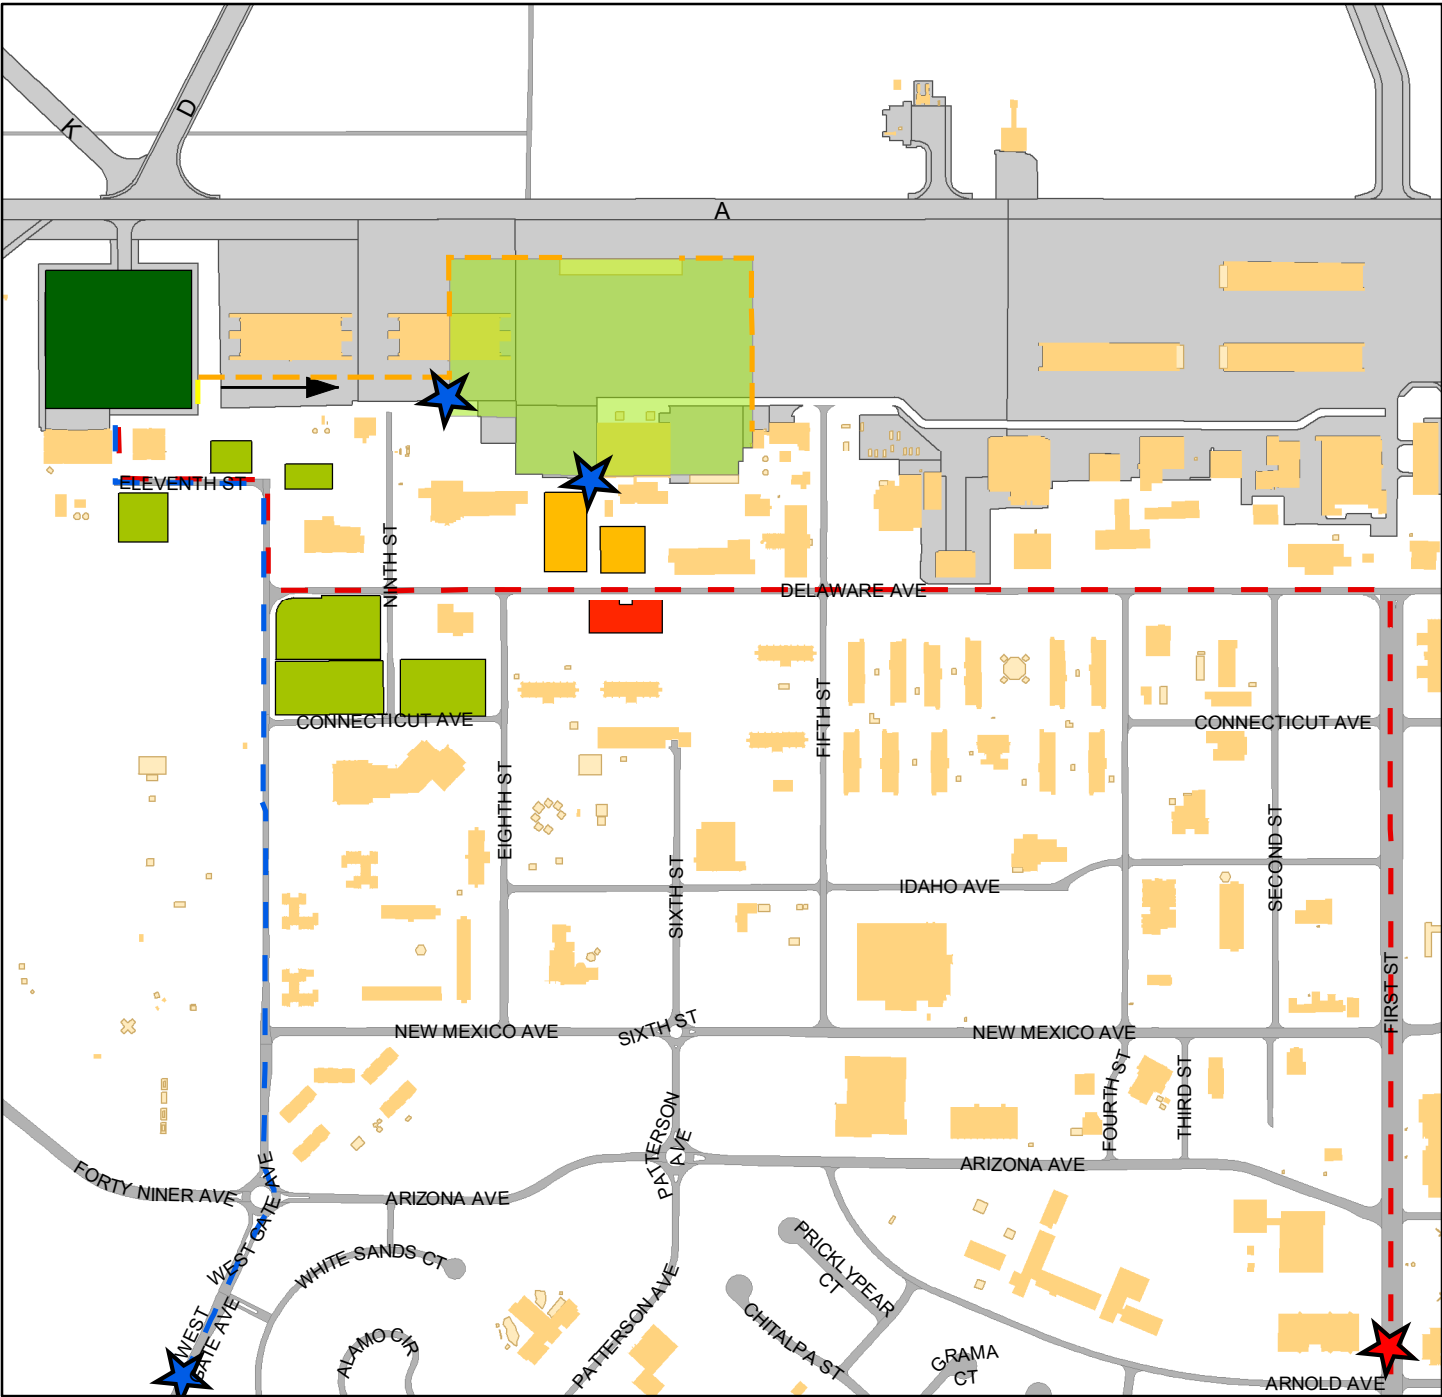

Holloman AFB Community Connection Day

Legend

	Entrance	Parking Lots
	Exit	
	Entrance Route	
	Exit Route	
	Event Overview	

**General public entrance is through the West Gate.
Exit through the Main Gate.**